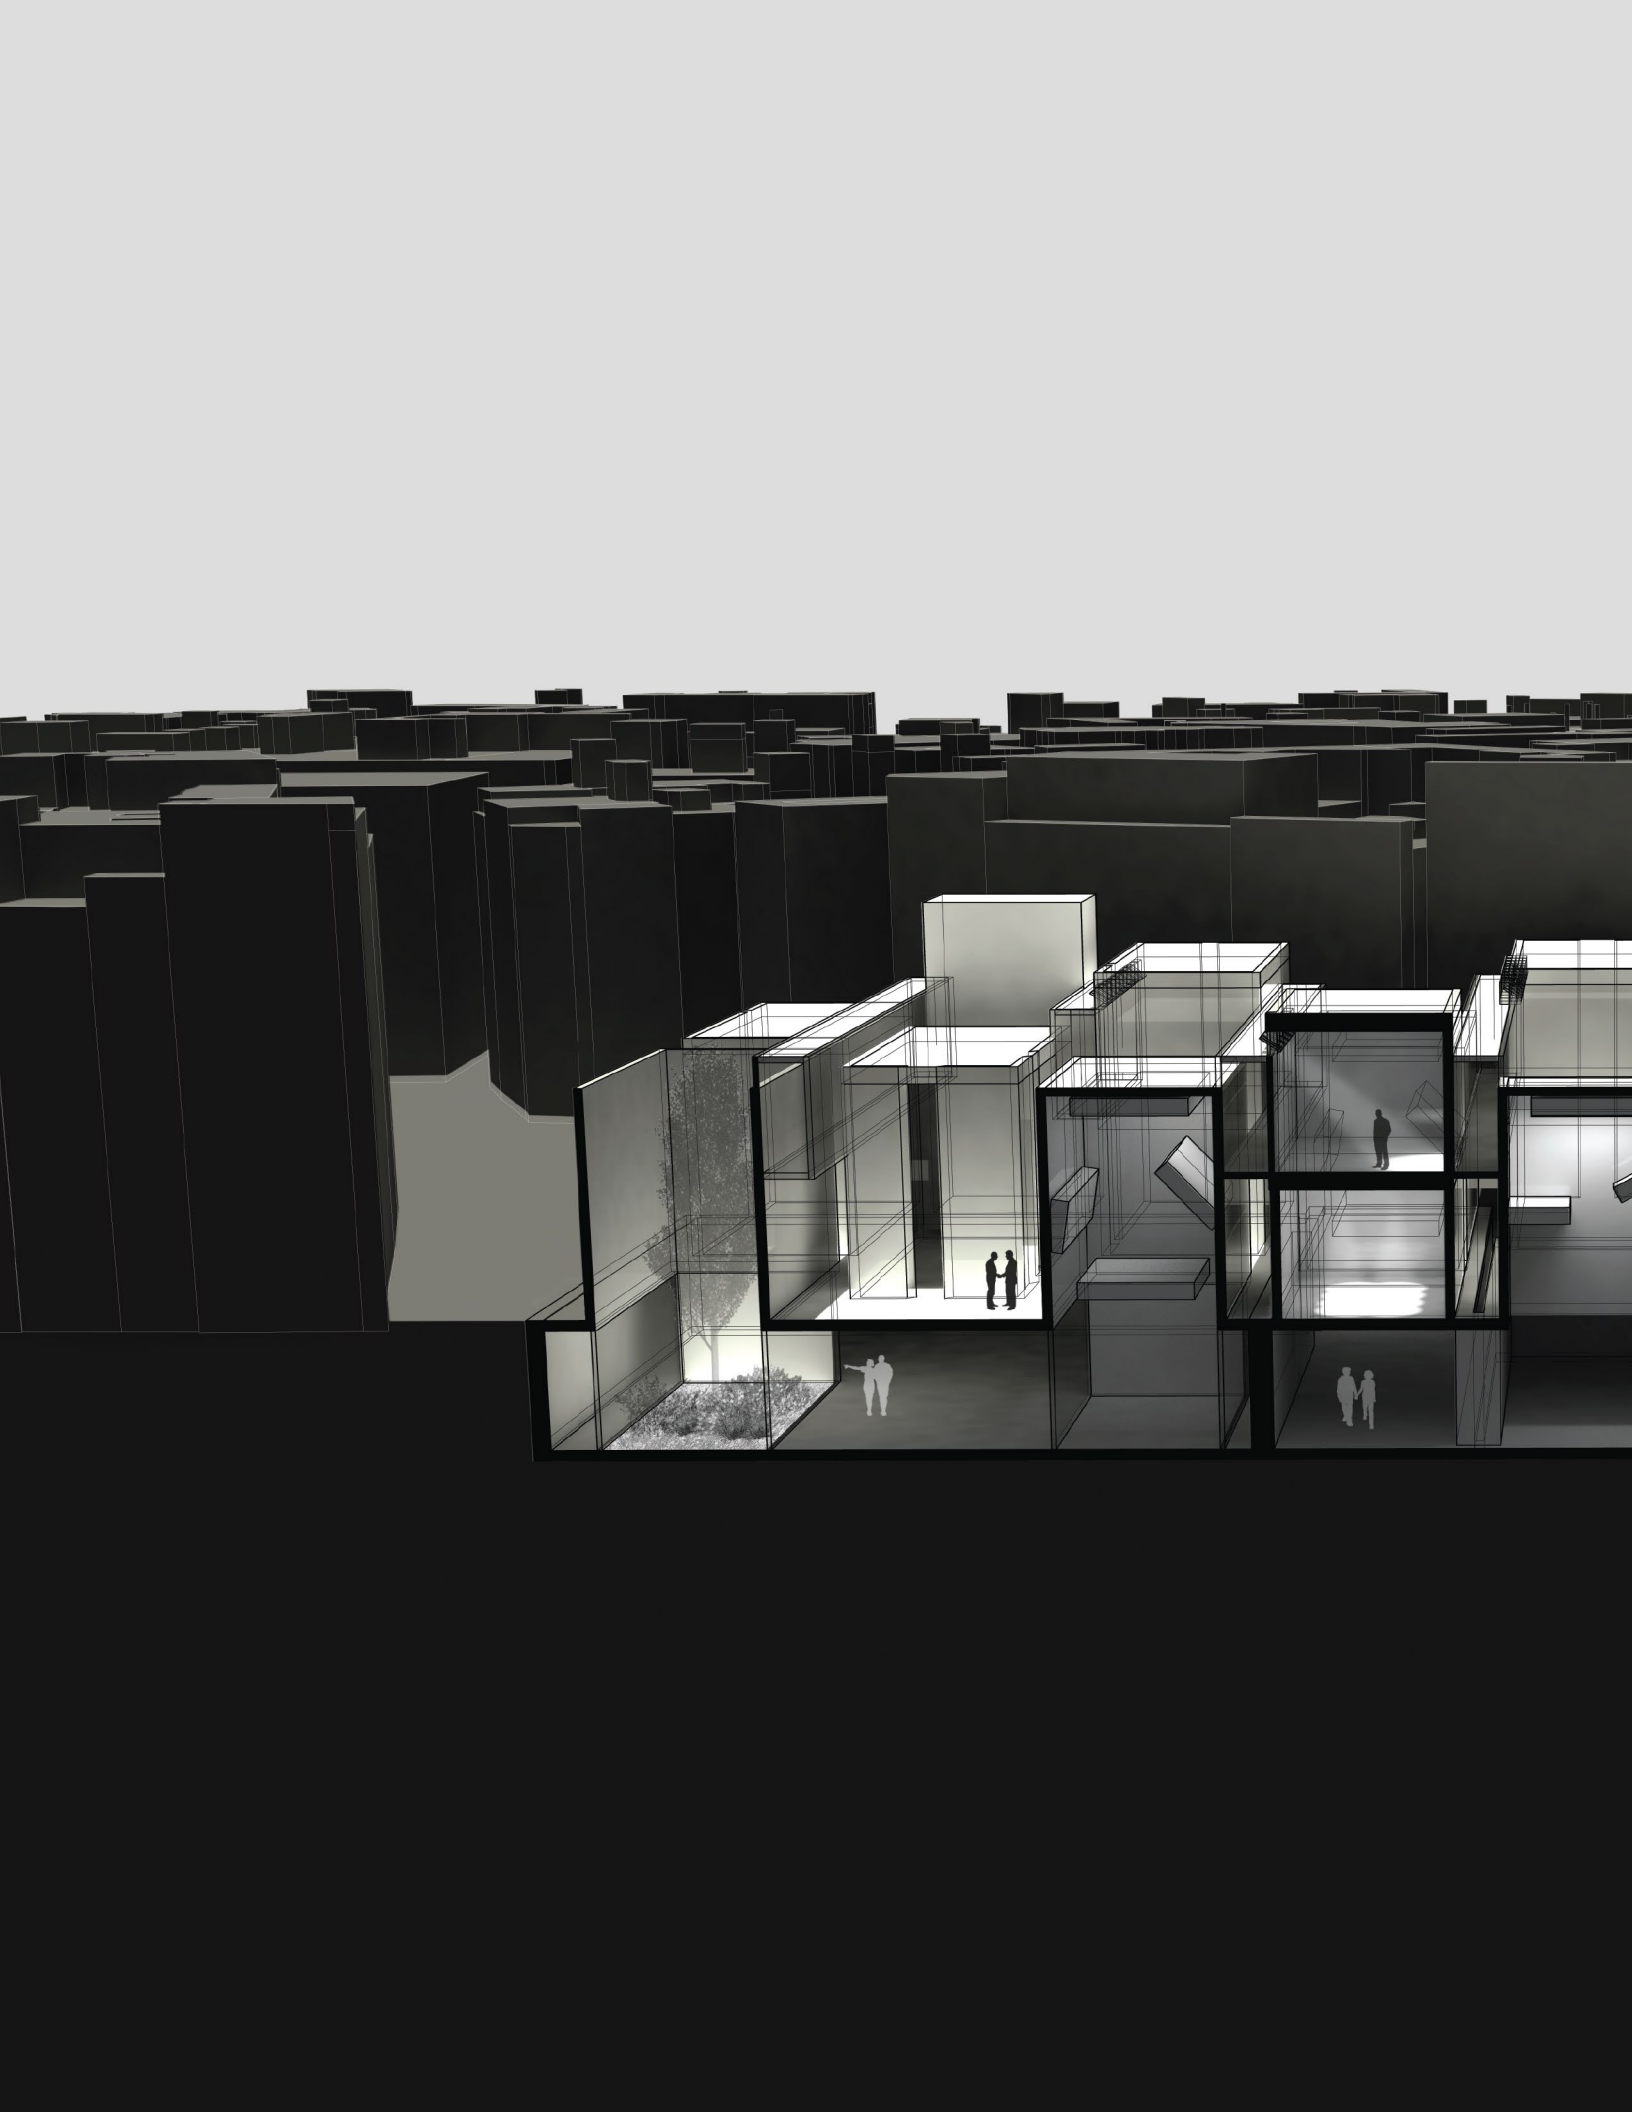

MADRID MUSEUM

The Madrid Light Museum is conveniently located in the heart of Madrid's ancient urban fabric. Designed to capture light both above and below street level, the museum maximizes the usable area of the site while still allowing for key circulation through the plaza for the public without the need to purchase a ticket. This challenging circulation leads to extreme changes in elevation that naturally lend themselves to spectacular lighting conditions and a wide variety of different spaces.

MADRID CITE