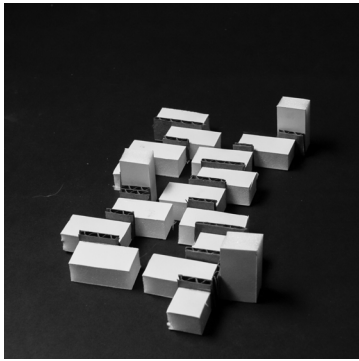

MADRID MUSEUM

The Madrid Light Museum is conveniently located in the heart of Madrid's ancient urban fabric. Designed to capture light both above and below street level, the museum maximizes the usable area of the site while still allowing for key circulation through the plaza for the public without the need to purchase a ticket. This challenging circulation leads to extreme changes in elevation that naturally lend themselves to spectacular lighting conditions and a wide variety of different spaces.