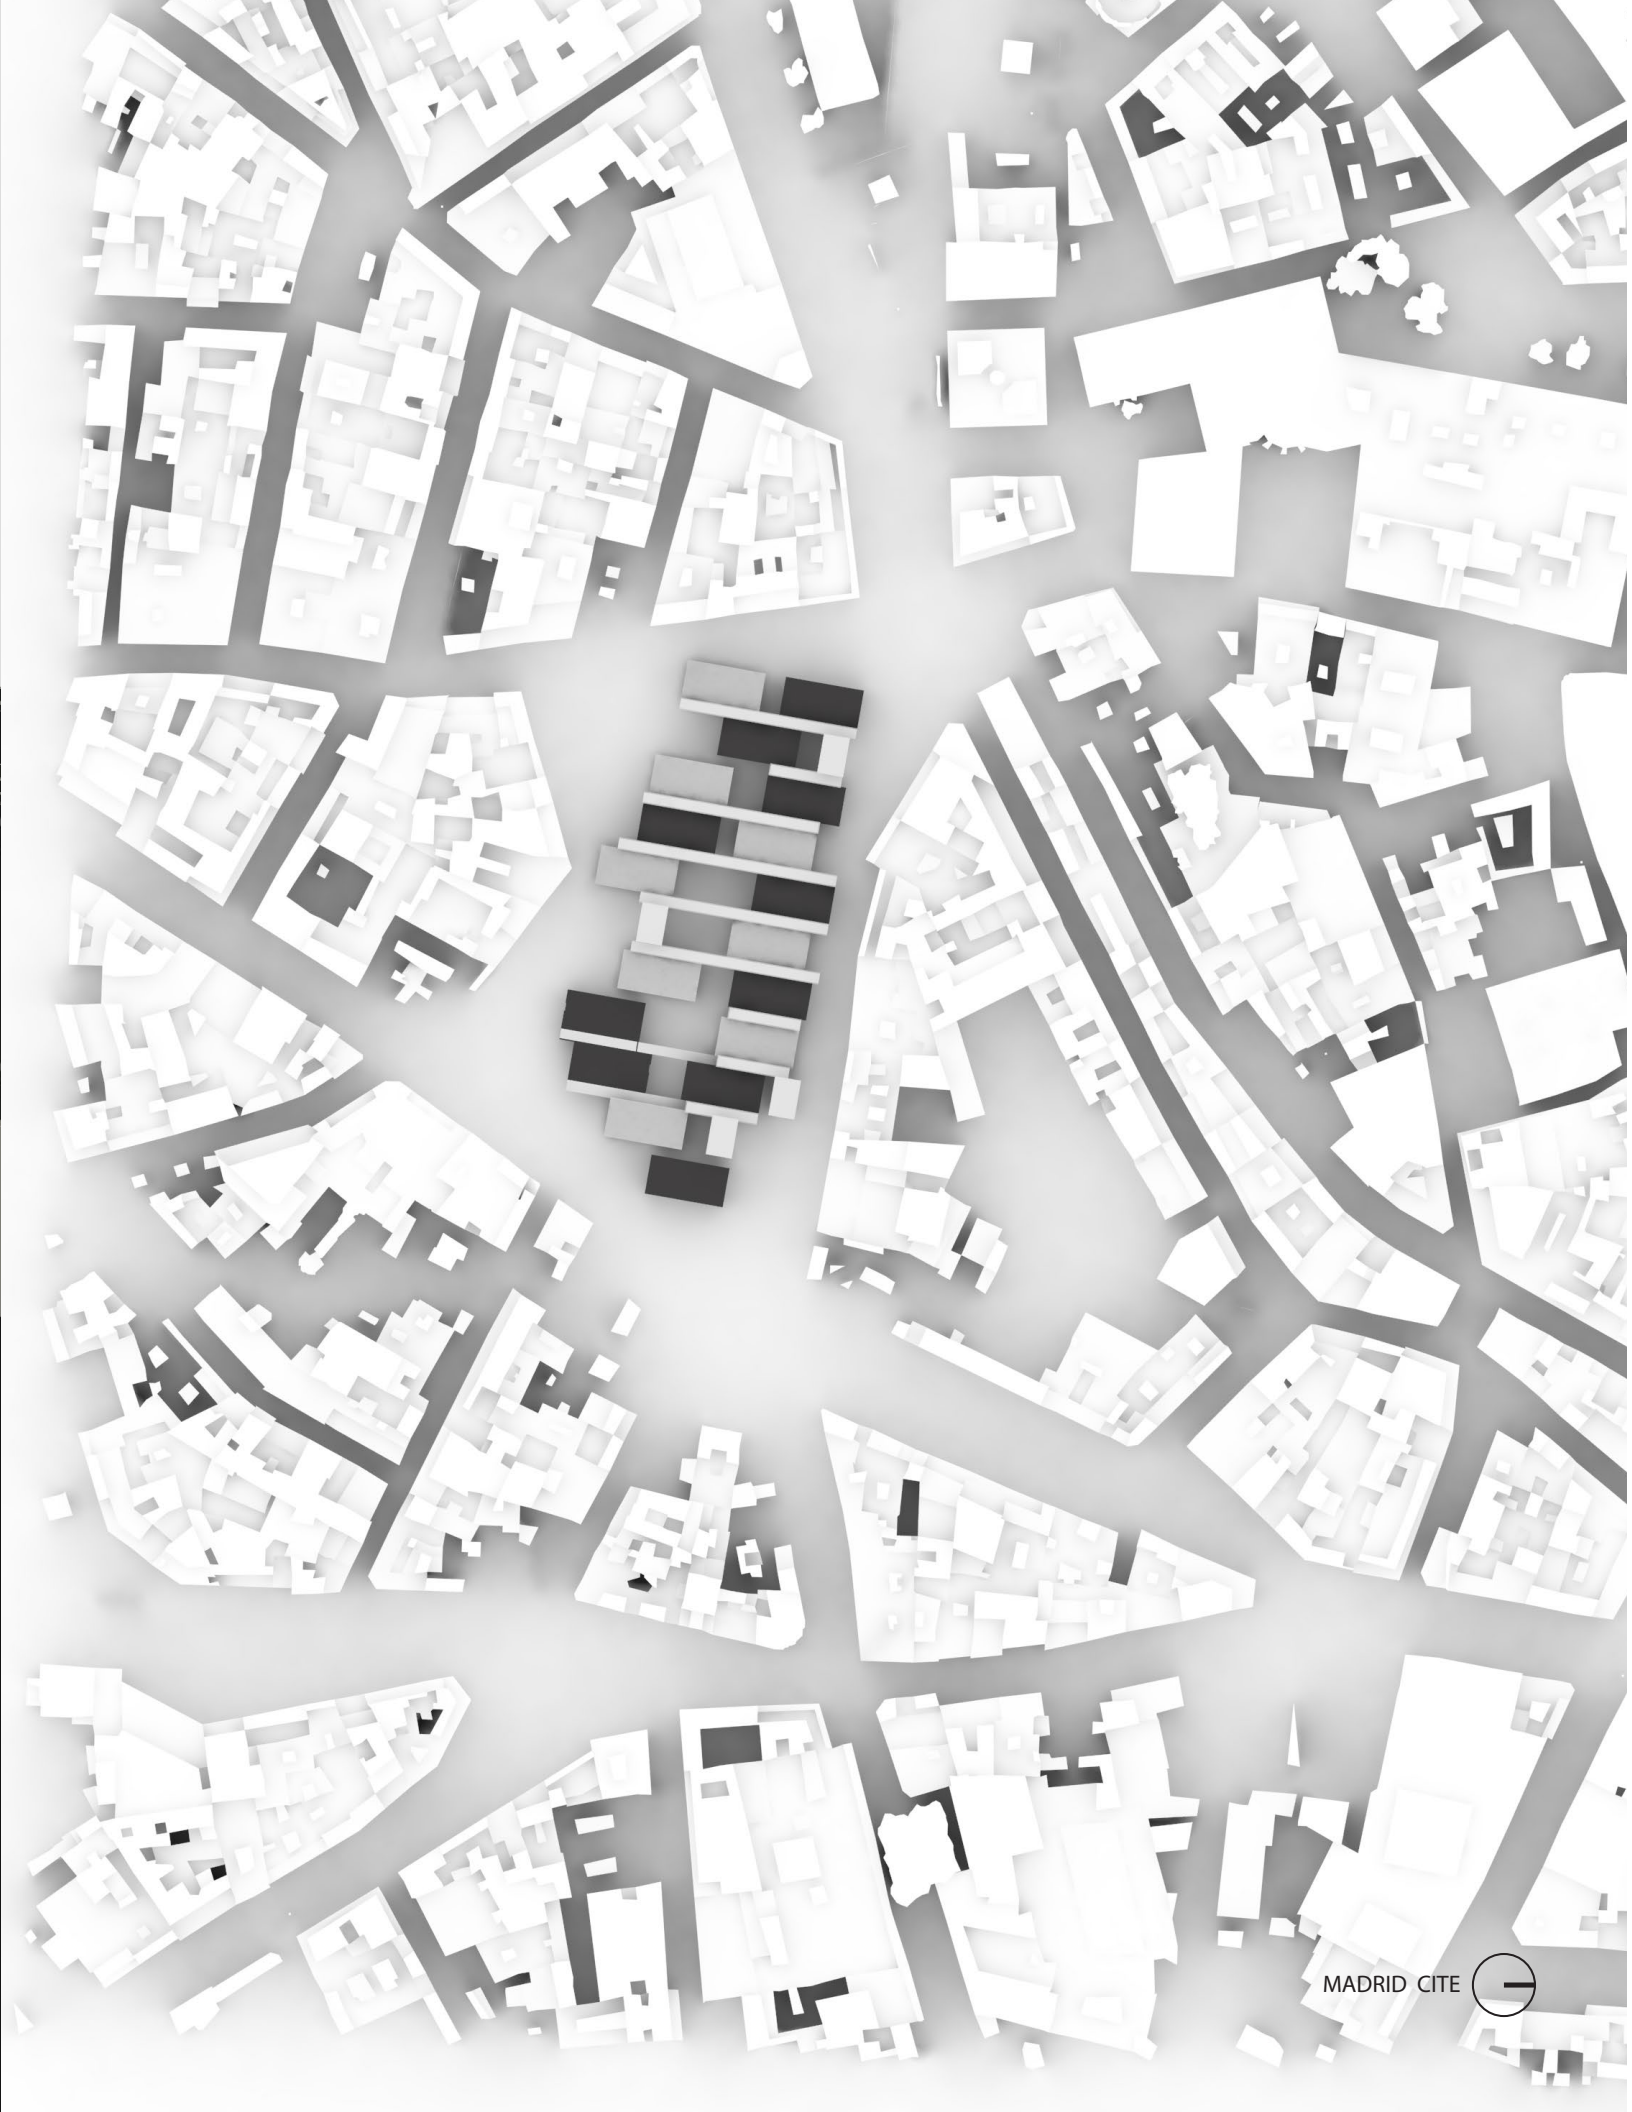

MADRID MUSEUM

The Madrid Light Museum is conveniently located in the heart of Madrid's ancient urban fabric. Designed to capture light both above and below street level, the museum maximizes the usable area of the site while still allowing for key circulation through the plaza for the public without the need to purchase a ticket. This challenging circulation leads to extreme changes in elevation that naturally lend themselves to spectacular lighting conditions and a wide variety of different spaces.

MADRID CITE