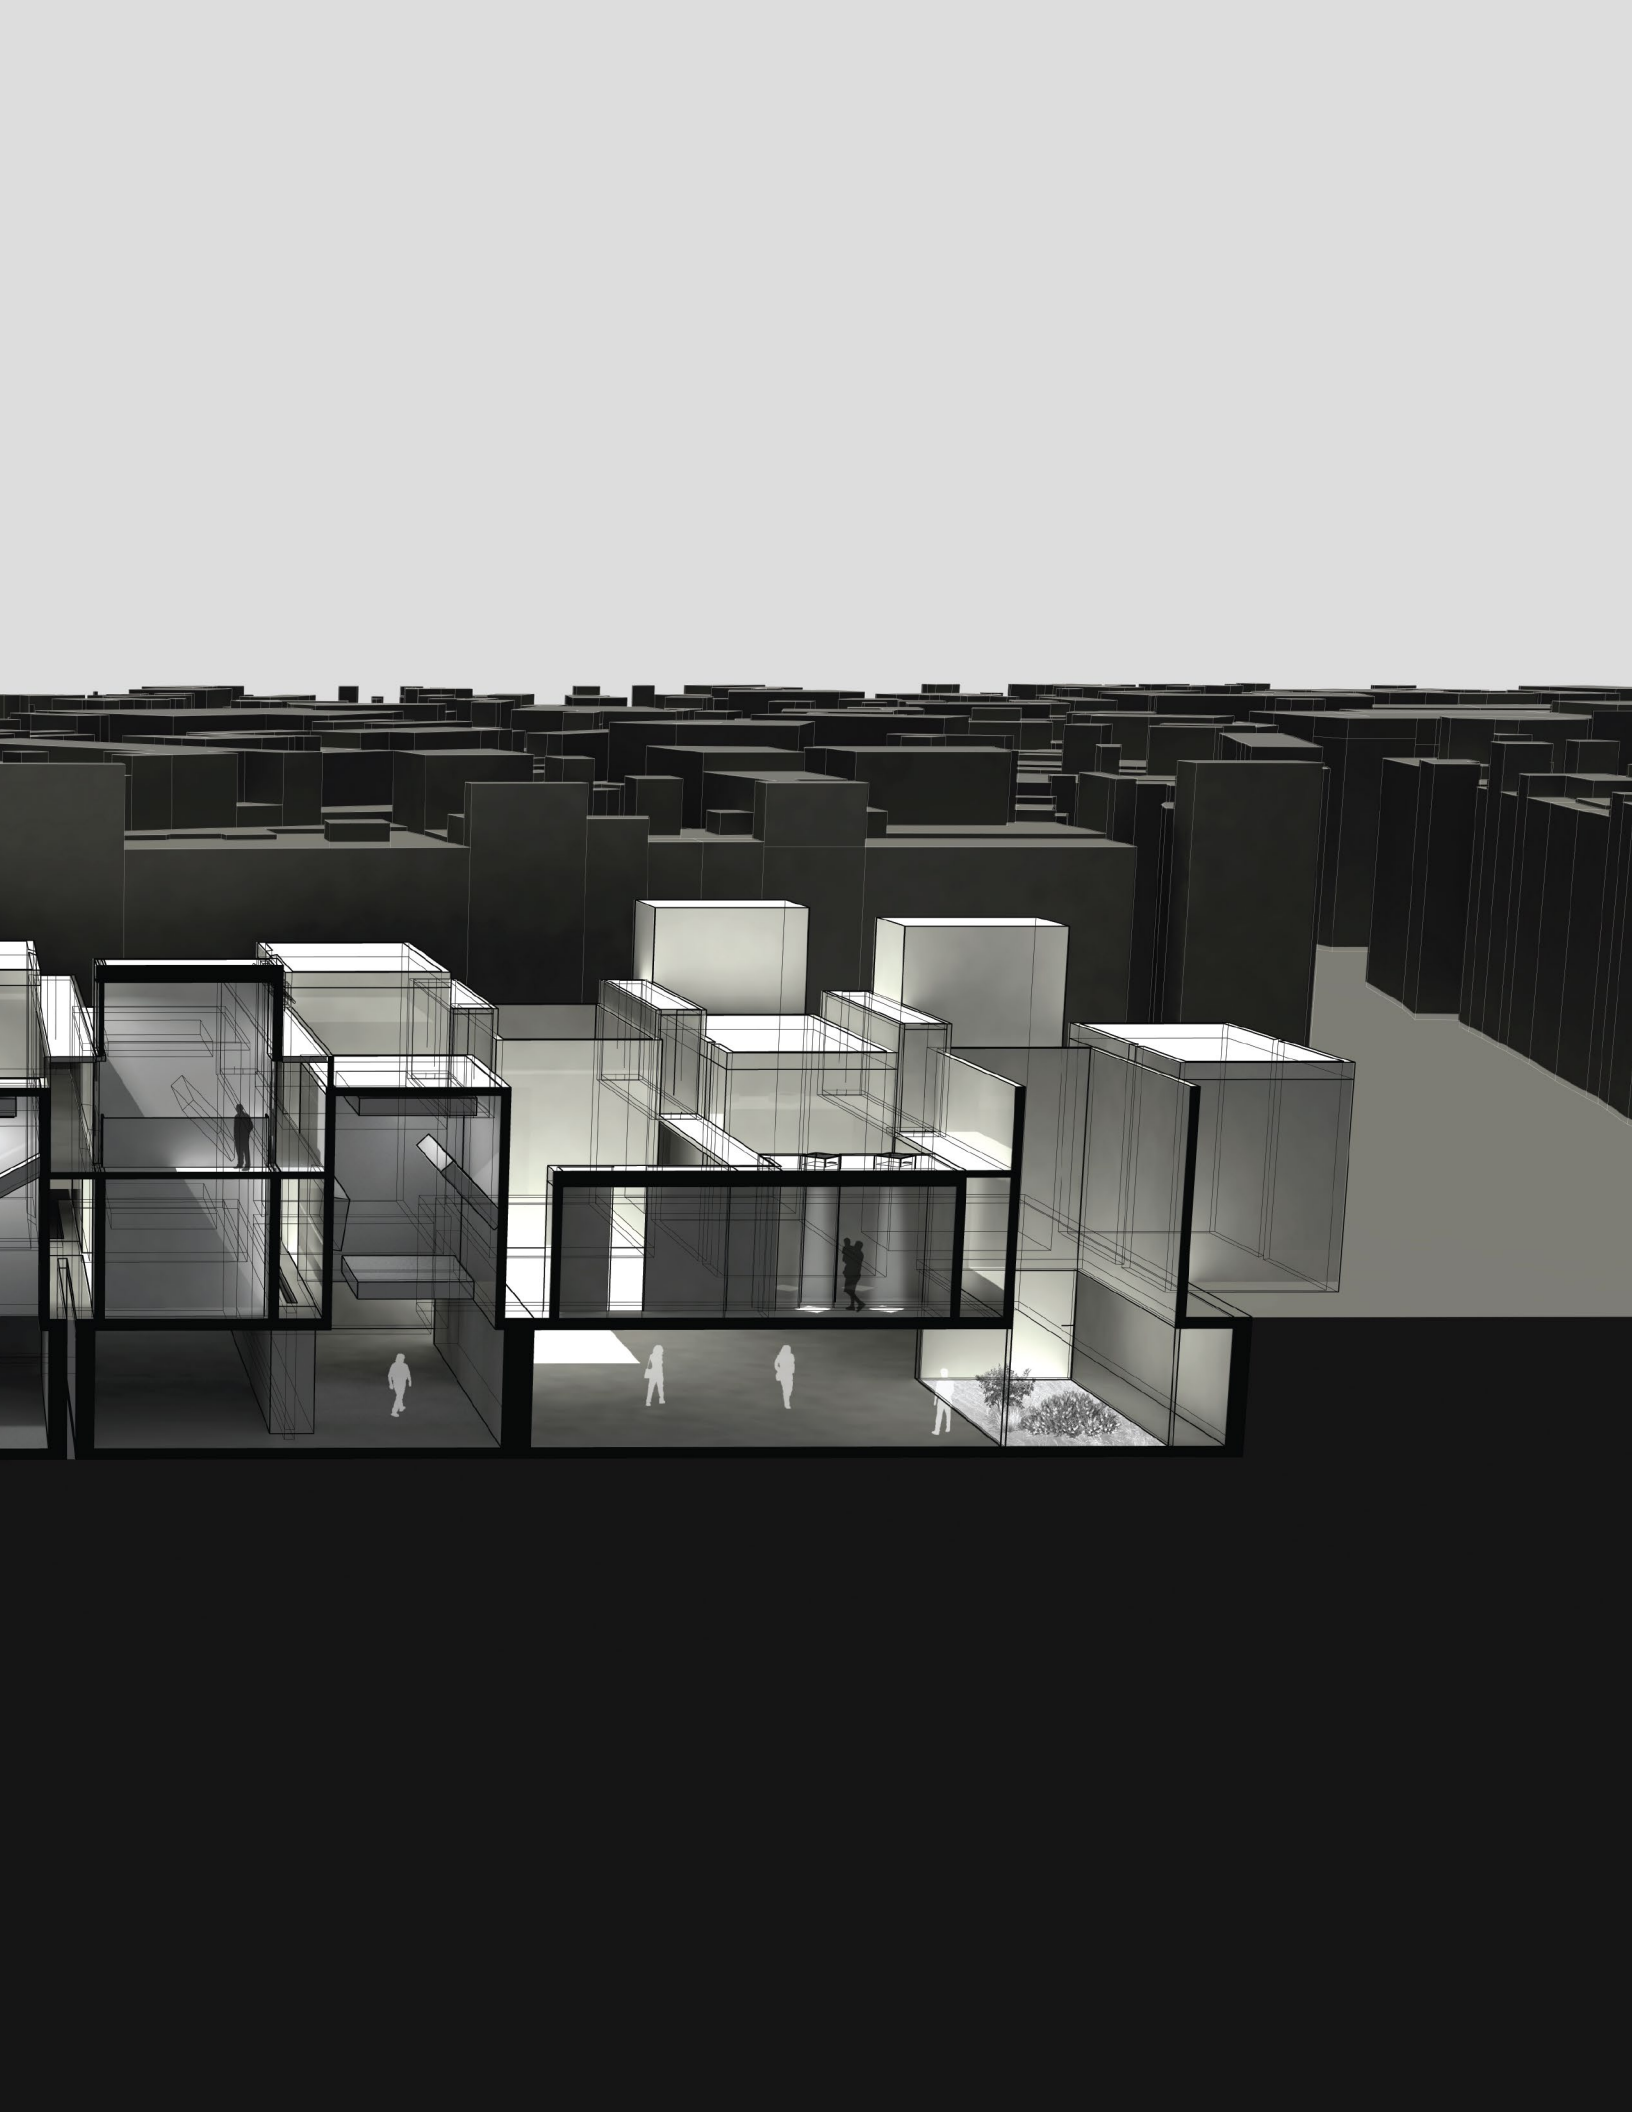

MADRID MUSEUM

The Madrid Light Museum is conveniently located in the heart of Madrid's ancient urban fabric. Designed to capture light both above and below street level, the museum maximizes the usable area of the site while still allowing for key circulation through the plaza for the public without the need to purchase a ticket. This challenging circulation leads to extreme changes in elevation that naturally lend themselves to spectacular lighting conditions and a wide variety of different spaces.