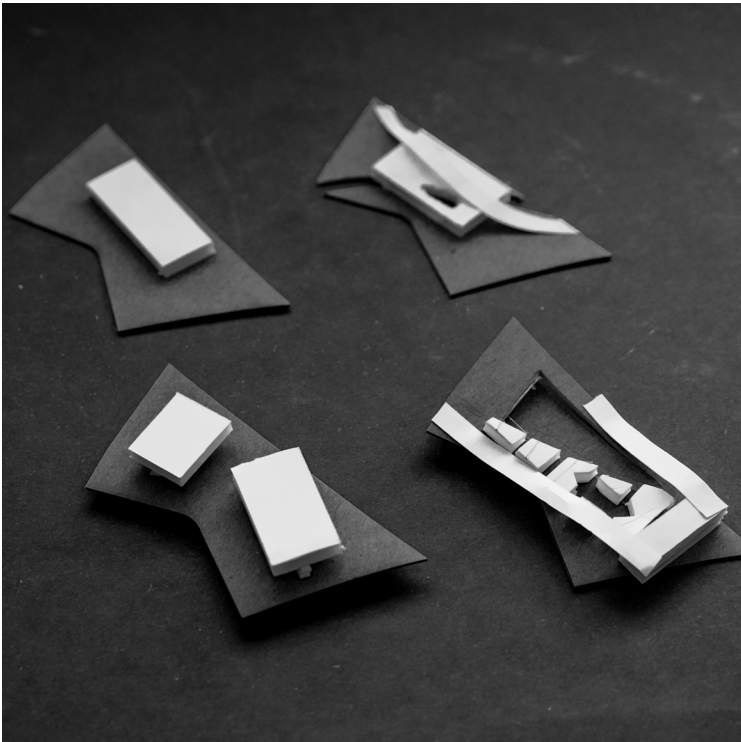

MADRID MUSEUM

The Madrid Light Museum is conveniently located in the heart of Madrid's ancient urban fabric. Designed to capture light both above and below street level, the museum maximizes the usable area of the site while still allowing for key circulation through the plaza for the public without the need to purchase a ticket. This challenging circulation leads to extreme changes in elevation that naturally lend themselves to spectacular lighting conditions and a wide variety of different spaces.