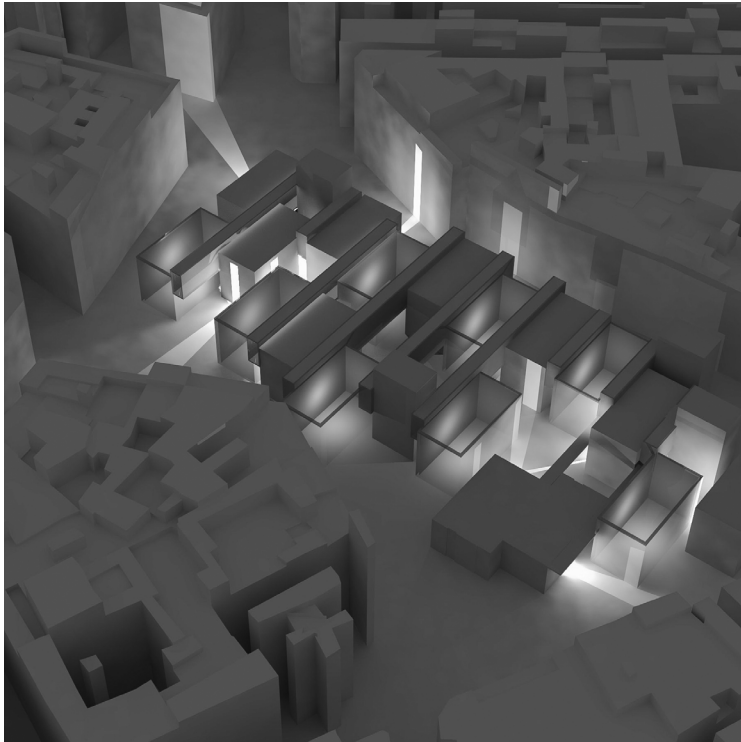

MADRID MUSEUM

The Madrid Light Museum is conveniently located in the heart of Madrid's ancient urban fabric. Designed to capture light both above and below street level, the museum maximizes the usable area of the site while still allowing for key circulation through the plaza for the public without the need to purchase a ticket. This challenging circulation leads to extreme changes in elevation that naturally lend themselves to spectacular lighting conditions and a wide variety of different spaces.