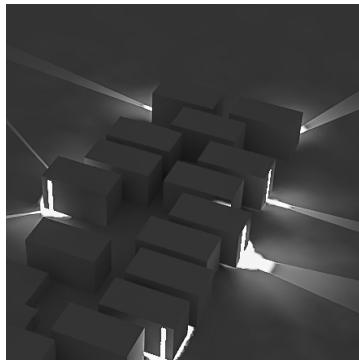

MADRID MUSEUM

The Madrid Light Museum is conveniently located in the heart of Madrid's ancient urban fabric. Designed to capture light both above and below street level, the museum maximizes the usable area of the site while still allowing for key circulation through the plaza for the public without the need to purchase a ticket. This challenging circulation leads to extreme changes in elevation that naturally lend themselves to spectacular lighting conditions and a wide variety of different spaces.