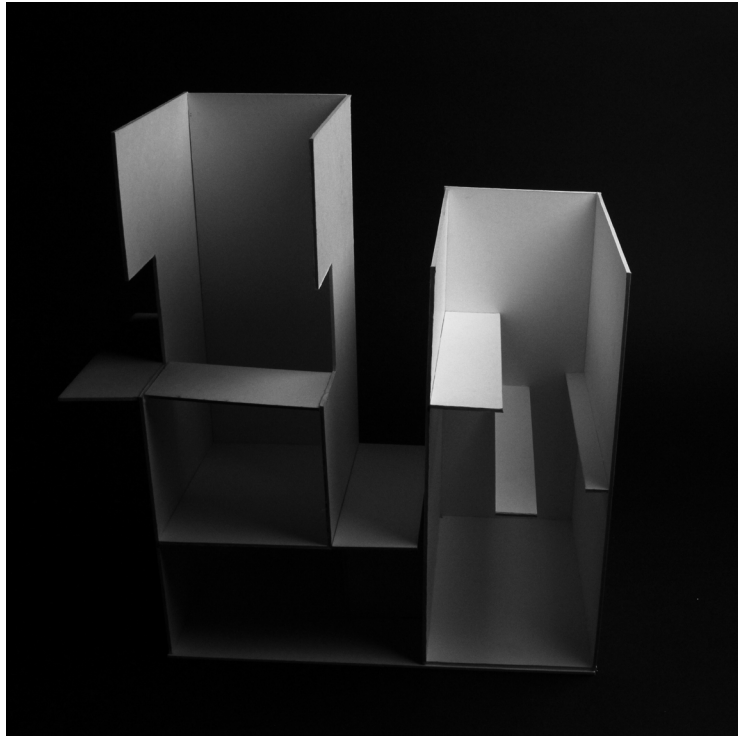

MADRID MUSEUM

The Madrid Light Museum is conveniently located in the heart of Madrid's ancient urban fabric. Designed to capture light both above and below street level, the museum maximizes the usable area of the site while still allowing for key circulation through the plaza for the public without the need to purchase a ticket. This challenging circulation leads to extreme changes in elevation that naturally lend themselves to spectacular lighting conditions and a wide variety of different spaces.