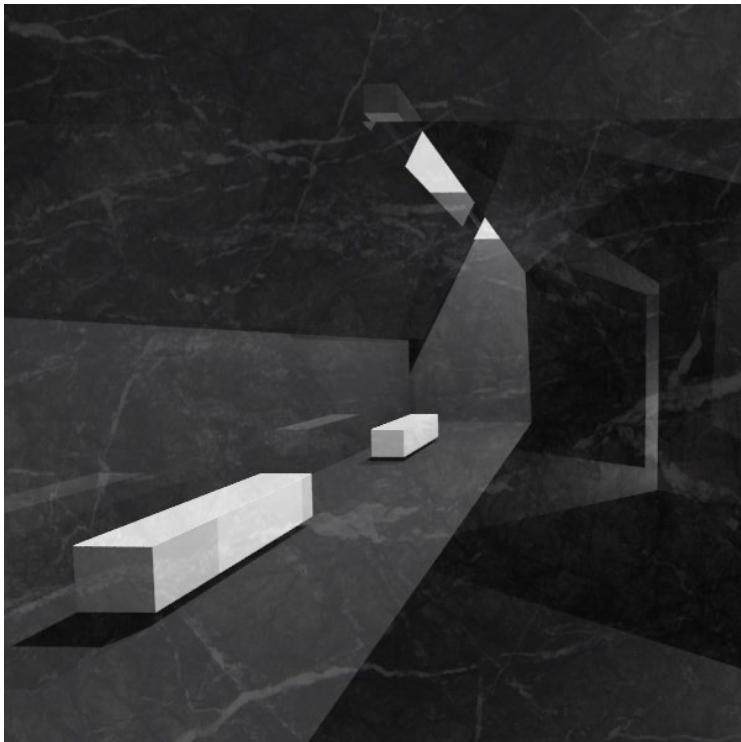

MADRID MUSEUM

The Madrid Light Museum is conveniently located in the heart of Madrid's ancient urban fabric. Designed to capture light both above and below street level, the museum maximizes the usable area of the site while still allowing for key circulation through the plaza for the public without the need to purchase a ticket. This challenging circulation leads to extreme changes in elevation that naturally lend themselves to spectacular lighting conditions and a wide variety of different spaces.